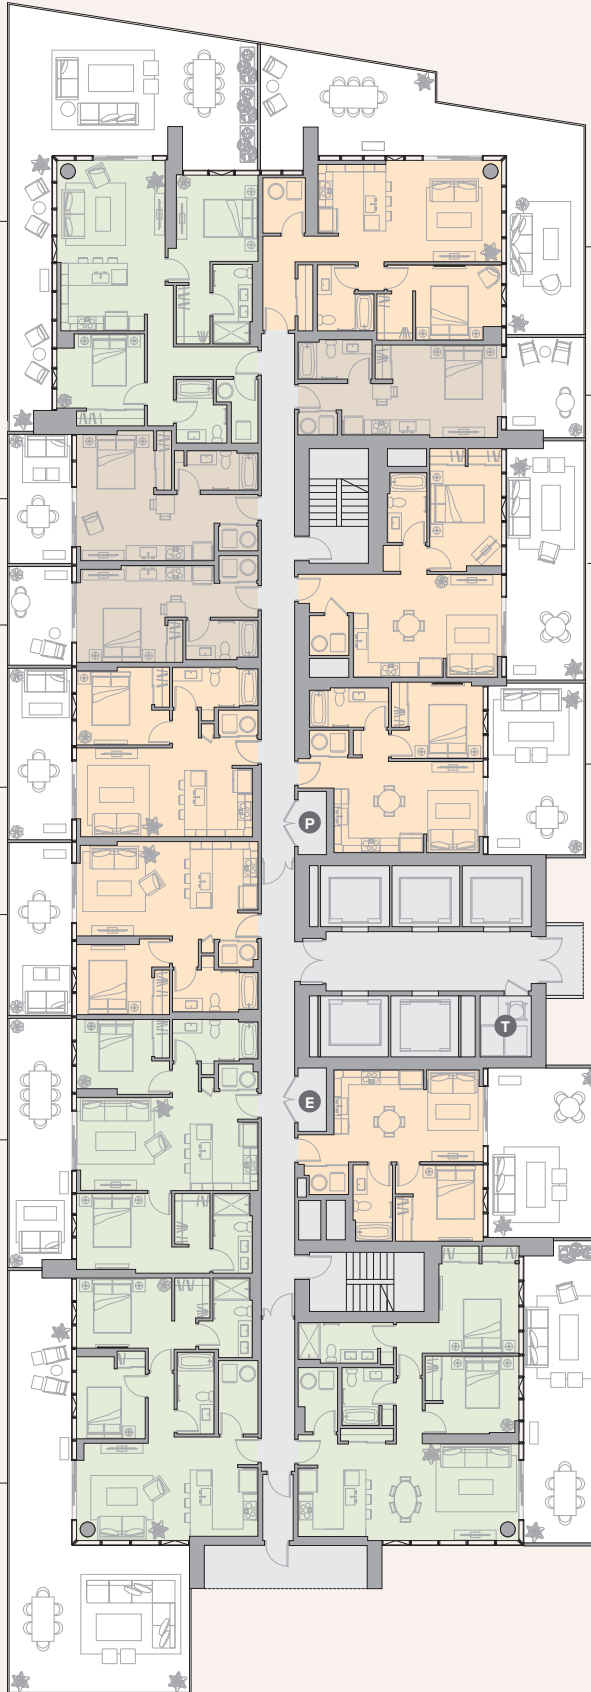

LIONA STREET (Mountain Side)

KE'EAUMOKU STREET ('Ewa Side)

(Diamond Head Side)

UNIT 312
2 BED / 2 BATH
TOTAL INTERIOR LANAI
1,764 SF 976 SF 788 SF

UNIT 310
STUDIO / 1 BATH
TOTAL INTERIOR LANAI
542 SF 391 SF 151 SF

UNIT 308
STUDIO / 1 BATH
TOTAL INTERIOR LANAI
439 SF 324 SF 115 SF

UNIT 306
1 BED / 1 BATH
TOTAL INTERIOR LANAI
762 SF 562 SF 200 SF

UNIT 304
1 BED / 1 BATH
TOTAL INTERIOR LANAI
771 SF 569 SF 202 SF

UNIT 302
2 BED / 2 BATH
TOTAL INTERIOR LANAI
1,128 SF 841 SF 287 SF

UNIT 300
2 BED / 2 BATH
TOTAL INTERIOR LANAI
1,680 SF 871 SF 809 SF

UNIT 311
1 BED / 1 BATH
TOTAL INTERIOR LANAI
1,412 SF 751 SF 661 SF

UNIT 309
STUDIO / 1 BATH
TOTAL INTERIOR LANAI
492 SF 353 SF 139 SF

UNIT 307
1 BED / 1 BATH
TOTAL INTERIOR LANAI
945 SF 606 SF 339 SF

UNIT 305
1 BED / 1 BATH
TOTAL INTERIOR LANAI
827 SF 523 SF 304 SF

UNIT 303
1 BED / 1 BATH
TOTAL INTERIOR LANAI
857 SF 501 SF 356 SF

UNIT 301
2 BED / 2 BATH
TOTAL INTERIOR LANAI
1,419 SF 990 SF 429 SF

RYCROFT STREET (Ocean Side)

LEGEND:

- **2 BEDROOM**
- **1 BEDROOM**
- **STUDIO**

- P PHONE
- T TRASH
- E ELEC