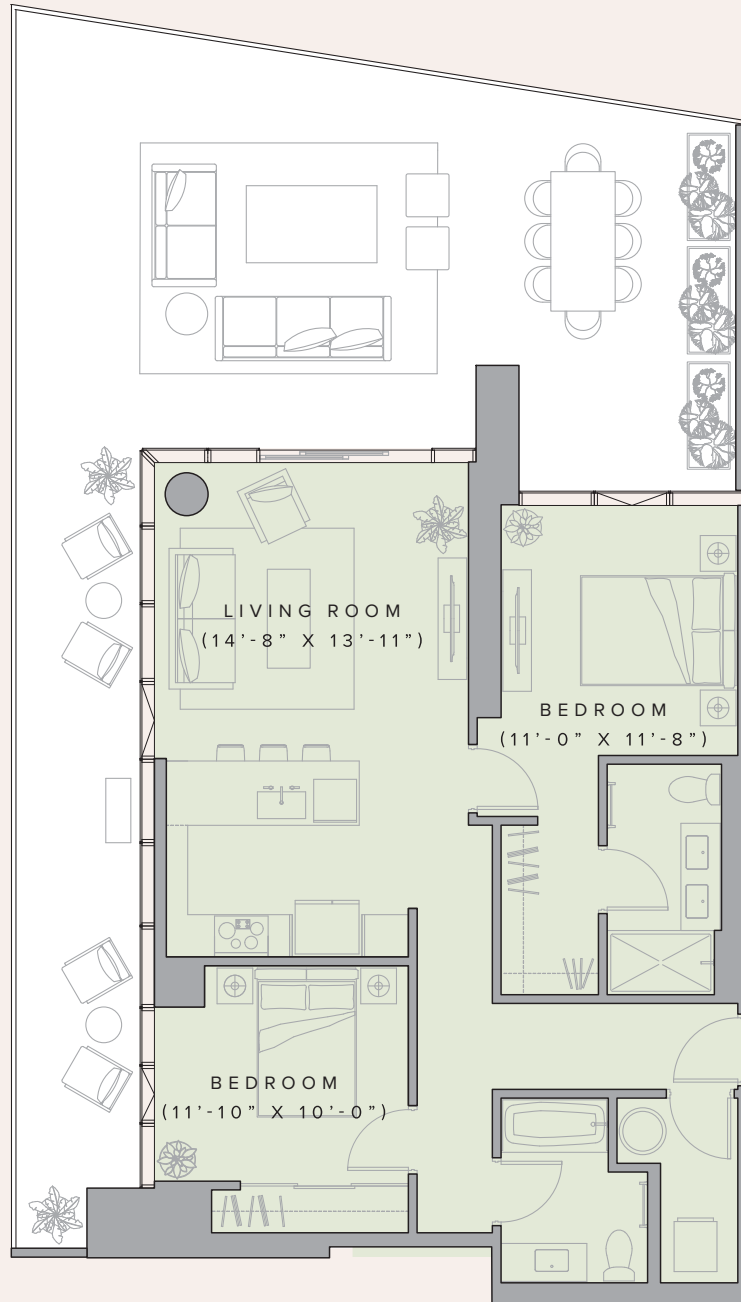

Unit 312

2 BEDROOM / 2 BATHROOM

APPROX. SQUARE FOOTAGE:

Total 2,206 sq. ft. / Interior 976 sq. ft. / Lanai 1,230 sq. ft.

LEVEL: 3

UNIT NUMBER:

312