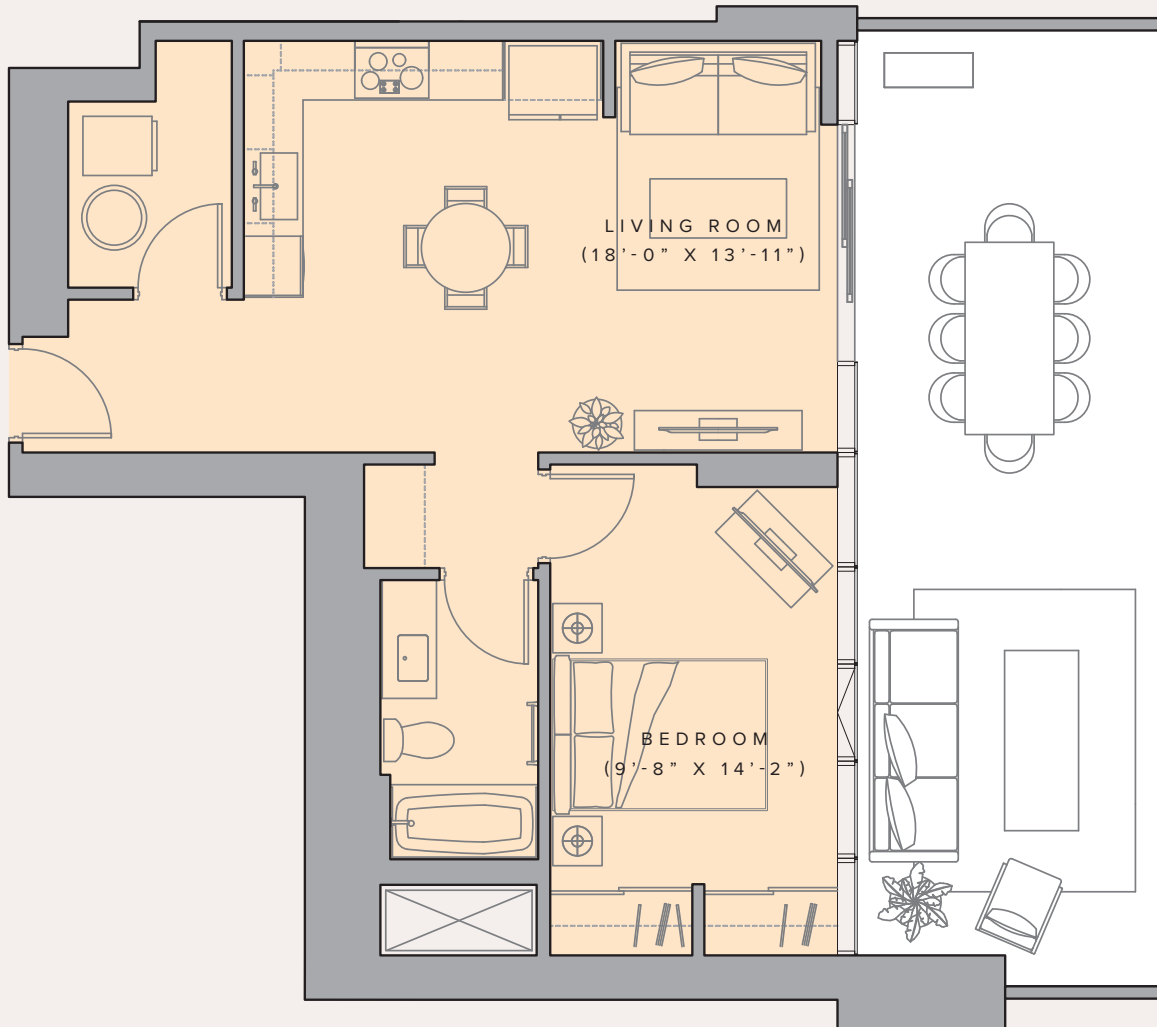

Unit 307 R

1 BEDROOM / 1 BATHROOM

APPROX. SQUARE FOOTAGE:

Total 932 sq. ft. / Interior 618 sq. ft. / Lanai 314 sq. ft.

LEVEL: 3

UNIT NUMBER:

307